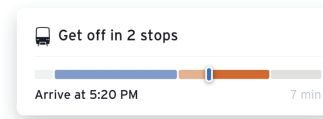

ADDITIONAL INFO:

GO — YOUR FRIENDLY TRANSIT COMPANION

Like a helpful personal robot, GO thinks about your journey so you don't have to.