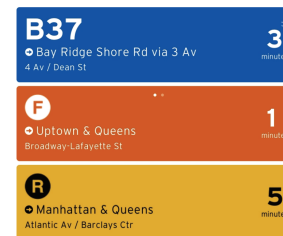

CONS:

- Inconsistent in reliability
- Usability is bit confusing, you wouldn't know to press on "GO"

OVERVIEW:

- Transit helps users plan users commutes by showing them the nearest public-transit options and real time arrivals and departures. But the usability function can, at times, be unreliable and confusing to navigate.

ADDITIONAL INFO:

GO — YOUR FRIENDLY TRANSIT COMPANION

Like a helpful personal robot, GO thinks about your journey so you don't have to.

SIMPLE, RELIABLE AND OH-SO-PRETTY.

Get upcoming departure times for nearby lines without even tapping your screen.